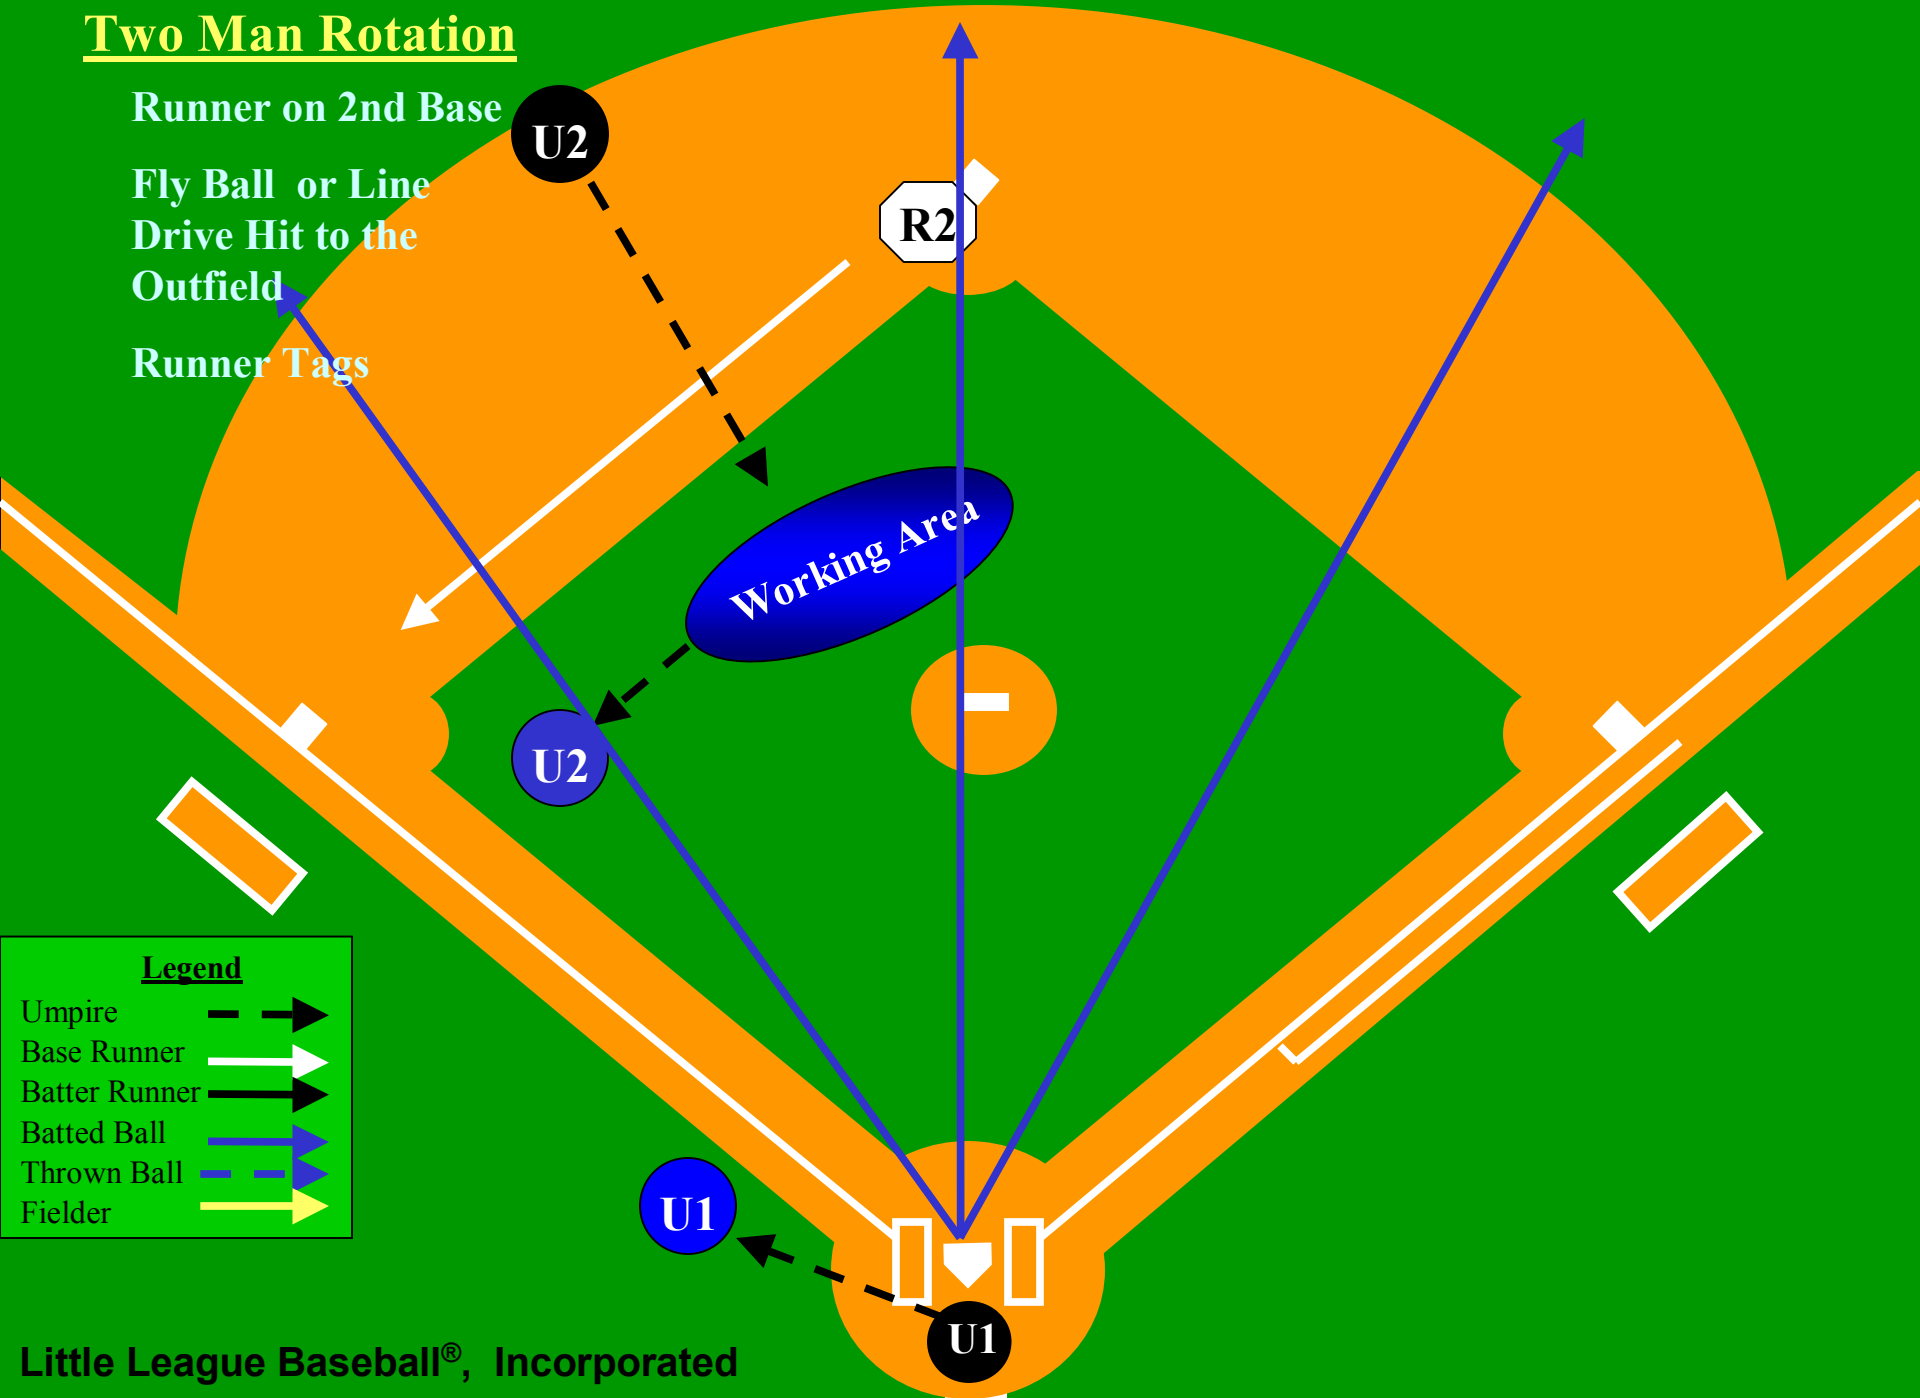

Two Man Rotation

Runner on 2nd Base

Fly Ball or Line
Drive Hit to the
Outfield

Runner Tags

Working Area

U2

R2

U2

U1

U1

Legend

- Umpire
- Base Runner
- Batter Runner
- Batted Ball
- Thrown Ball
- Fielder