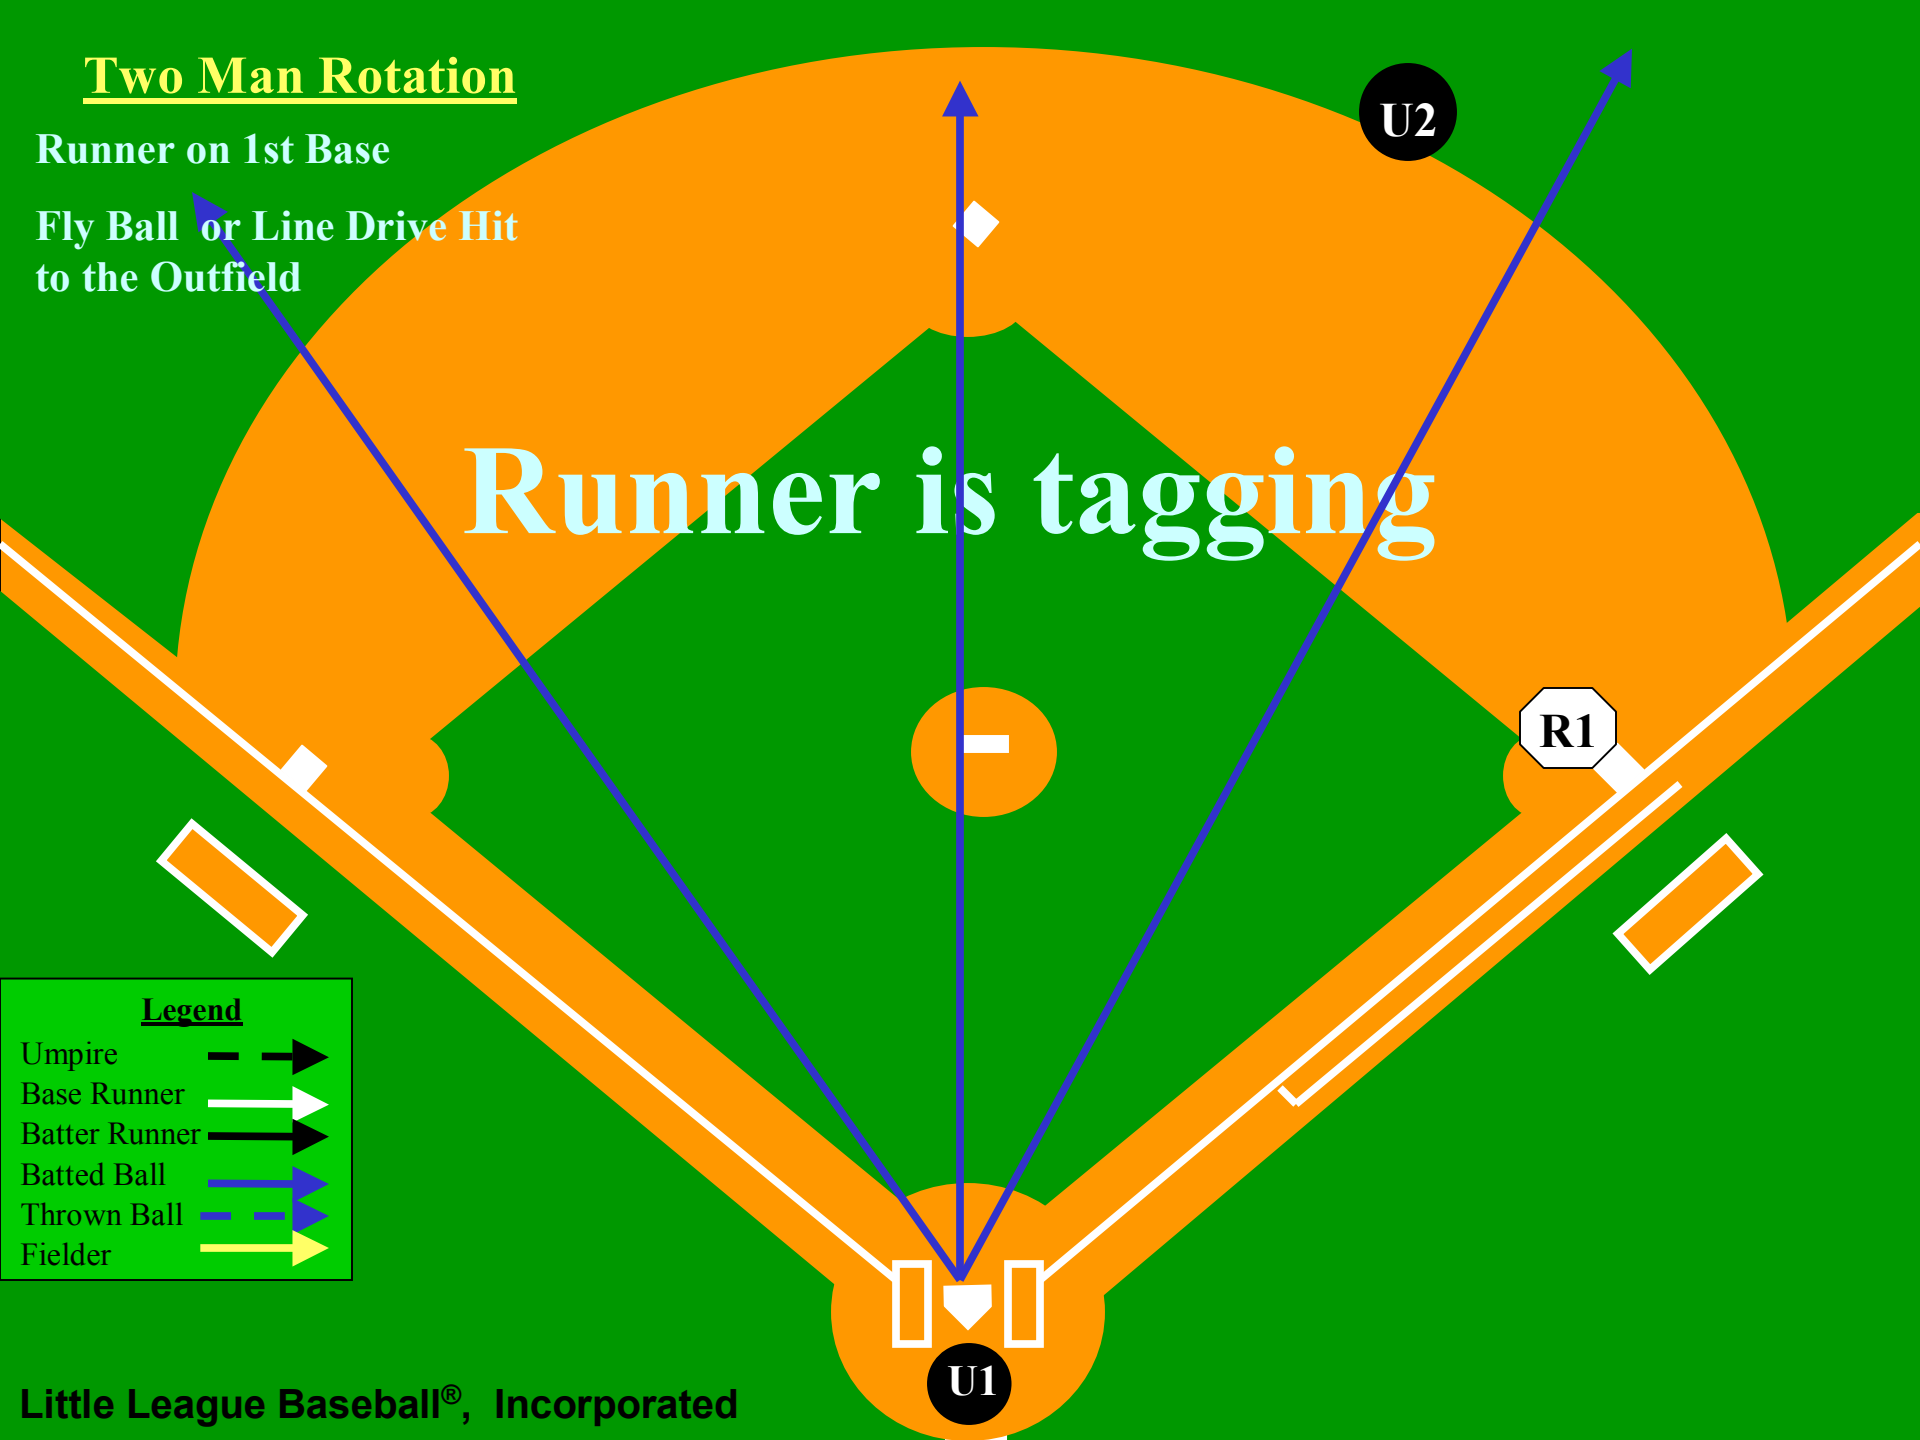

Two Man Rotation

Runner on 1st Base

Fly Ball or Line Drive Hit
to the Outfield

Runner is tagging

U2

R1

U1

Legend

Umpire	— — — — —	➔
Base Runner	— — — — —	➔
Batter Runner	— — — — —	➔
Batted Ball	— — — — —	➔
Thrown Ball	— — — — —	➔
Fielder	— — — — —	➔